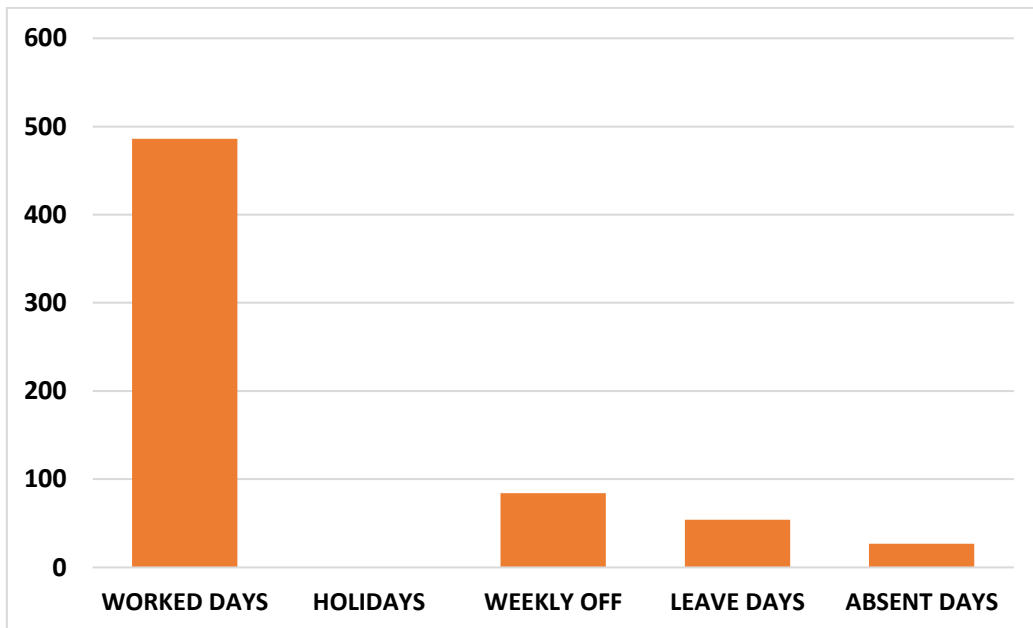

**GURU NANAK EDUCATION COLLEGE, GOPALPUR**

**ANALYSIS OF ATTENDANCE OF STUDENTS FOR THE MONTH OF MARCH 2021**

**BATCH - ATTENDANCE OF 3<sup>RD</sup> SEMESTER**

**BATCH - ATTENDANCE OF 1<sup>ST</sup> SEMESTER**