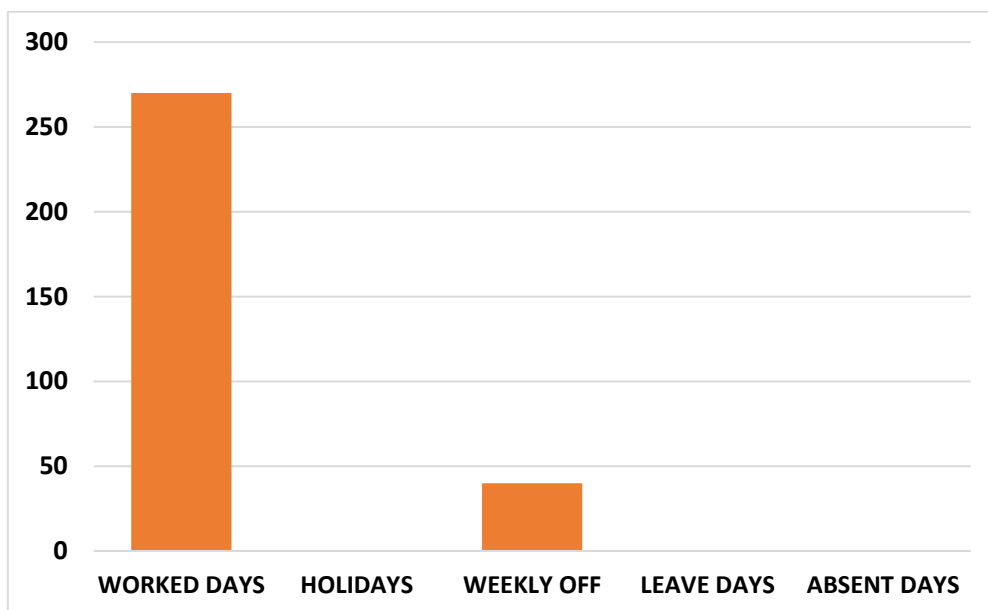

**GURU NANAK EDUCATION COLLEGE, GOPALPUR**

**ANALYSIS OF ATTENDANCE OF STUDENTS FOR THE MONTH OF MARCH 2021**

**BATCH - ATTENDANCE OF 3<sup>RD</sup> SEMESTER**

**BATCH - ATTENDANCE OF 1<sup>ST</sup> SEMESTER**